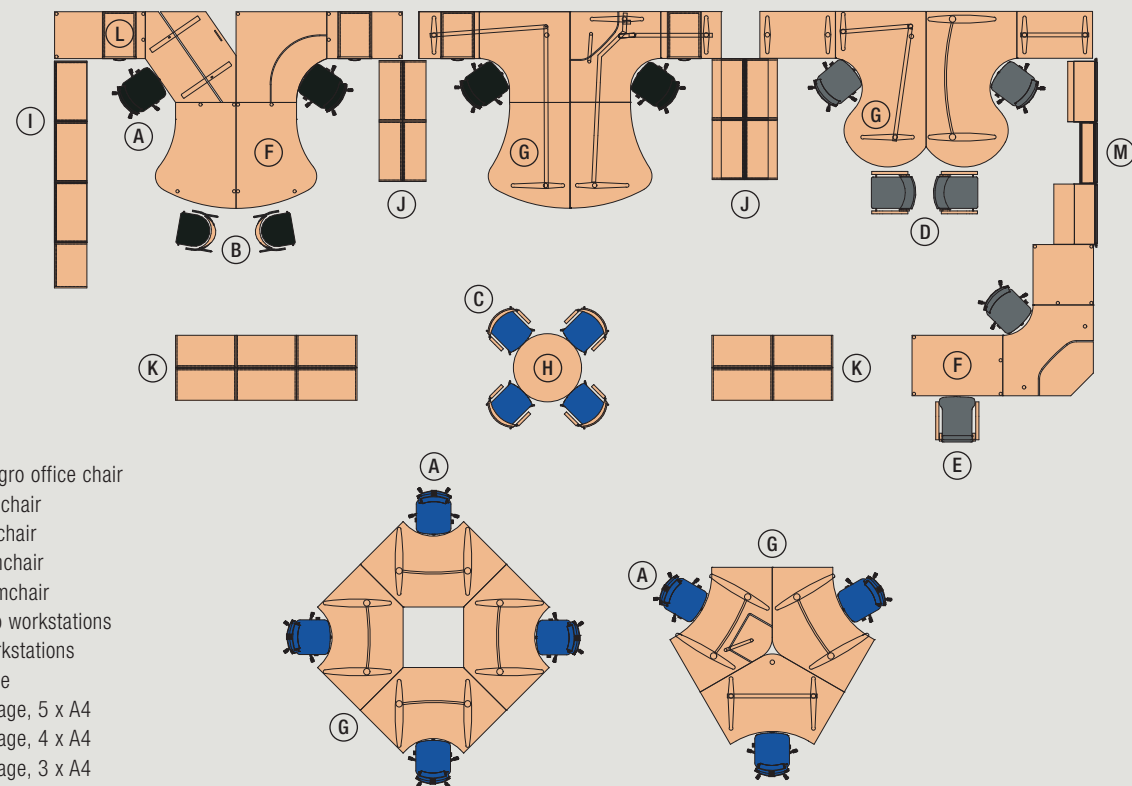

1 Example of beech range

- A. EFG Milagro office chair
- B. Liisa armchair
- C. Ofy armchair
- D. Titan armchair
- E. Benty armchair
- F. Team Pro workstations
- G. Ofi S workstations
- H. Avec table
- I. EFG Storage, 5 x A4
- J. EFG Storage, 4 x A4
- K. EFG Storage, 3 x A4
- L. EFG Storage, pedestal
- M. Team ProWall wall system

Scale 1:100